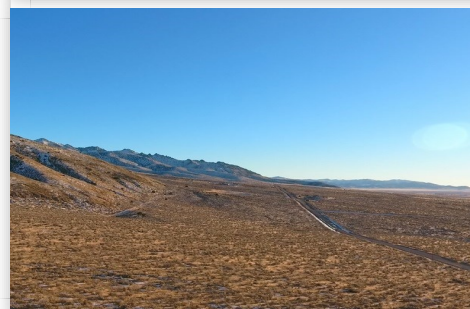

$8,888,000

Land for sale Lovelock NV Pershing county
MLS # 27013-04342

MLS# : 27013-04342

Price : $8,888,000

Type : Land for Sale

Size : 1001.25 Acres

Address : 820004 GEO Thermal Rye Patch , Lovelock , Nevada ,
89419

FEATURES

- ✓ BLM
- ✓ acreage
- ✓ alternative energy
- ✓ Rye Patch
- ✓ Geo Thermal

ABOUT THE PROPERTY

Between Winnemucca and Lovelock Located near Rye Patch Dam and across from Florida Canyon mine this listing with water rights includes multiple parcels totaling 1001.25 acres of land. It has potential to be income producing as lease for Geo Thermal sources, or plant, and alternative wind energy. Great location for a truck stop gas station being it's right off of I-80.

CONTACT US

STEVIE DESTOUT

REALTOR

(775) 666-5242

stevie@cowboycountryrealty.com

Cowboy Country Realty

458 W Winnemucca
Blvd, Winnemucca, Nevada, United
States, 89445