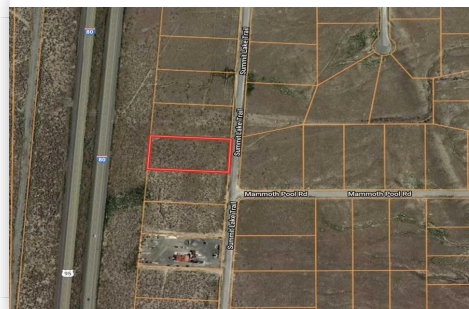

\$4,800

land for sale lovelock nv pershing county
MLS # 27013-06317

MLS# : 27013-06317

Price : \$4,800

Type : Desert Property

Size : 1.5 Acres

Address : 22255 Summit Lake Trail , Lovelock , Nevada , 89419

FEATURES

- ✓ land
- ✓ lovelock nv
- ✓ pershing county

ABOUT THE PROPERTY

This 1.5 acre lot zoned commercial is located by Rye Patch in Lovelock, NV and is apart of the Humboldt River Ranch Association. Being apart of the River Ranch you have access to the private river area, club house, cabins, etc..